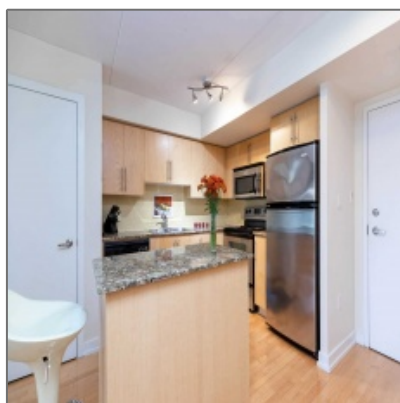

Comm Element Condo Sale

- 1100 Lansdowne Ave, Toronto, Ontario M6H4K1

Basic Info

Property Type: **Comm Element Condo**

MLS #: **W4596264**

Asking: **\$865,000**

Bedrooms: **2**

Bathrooms: **2**